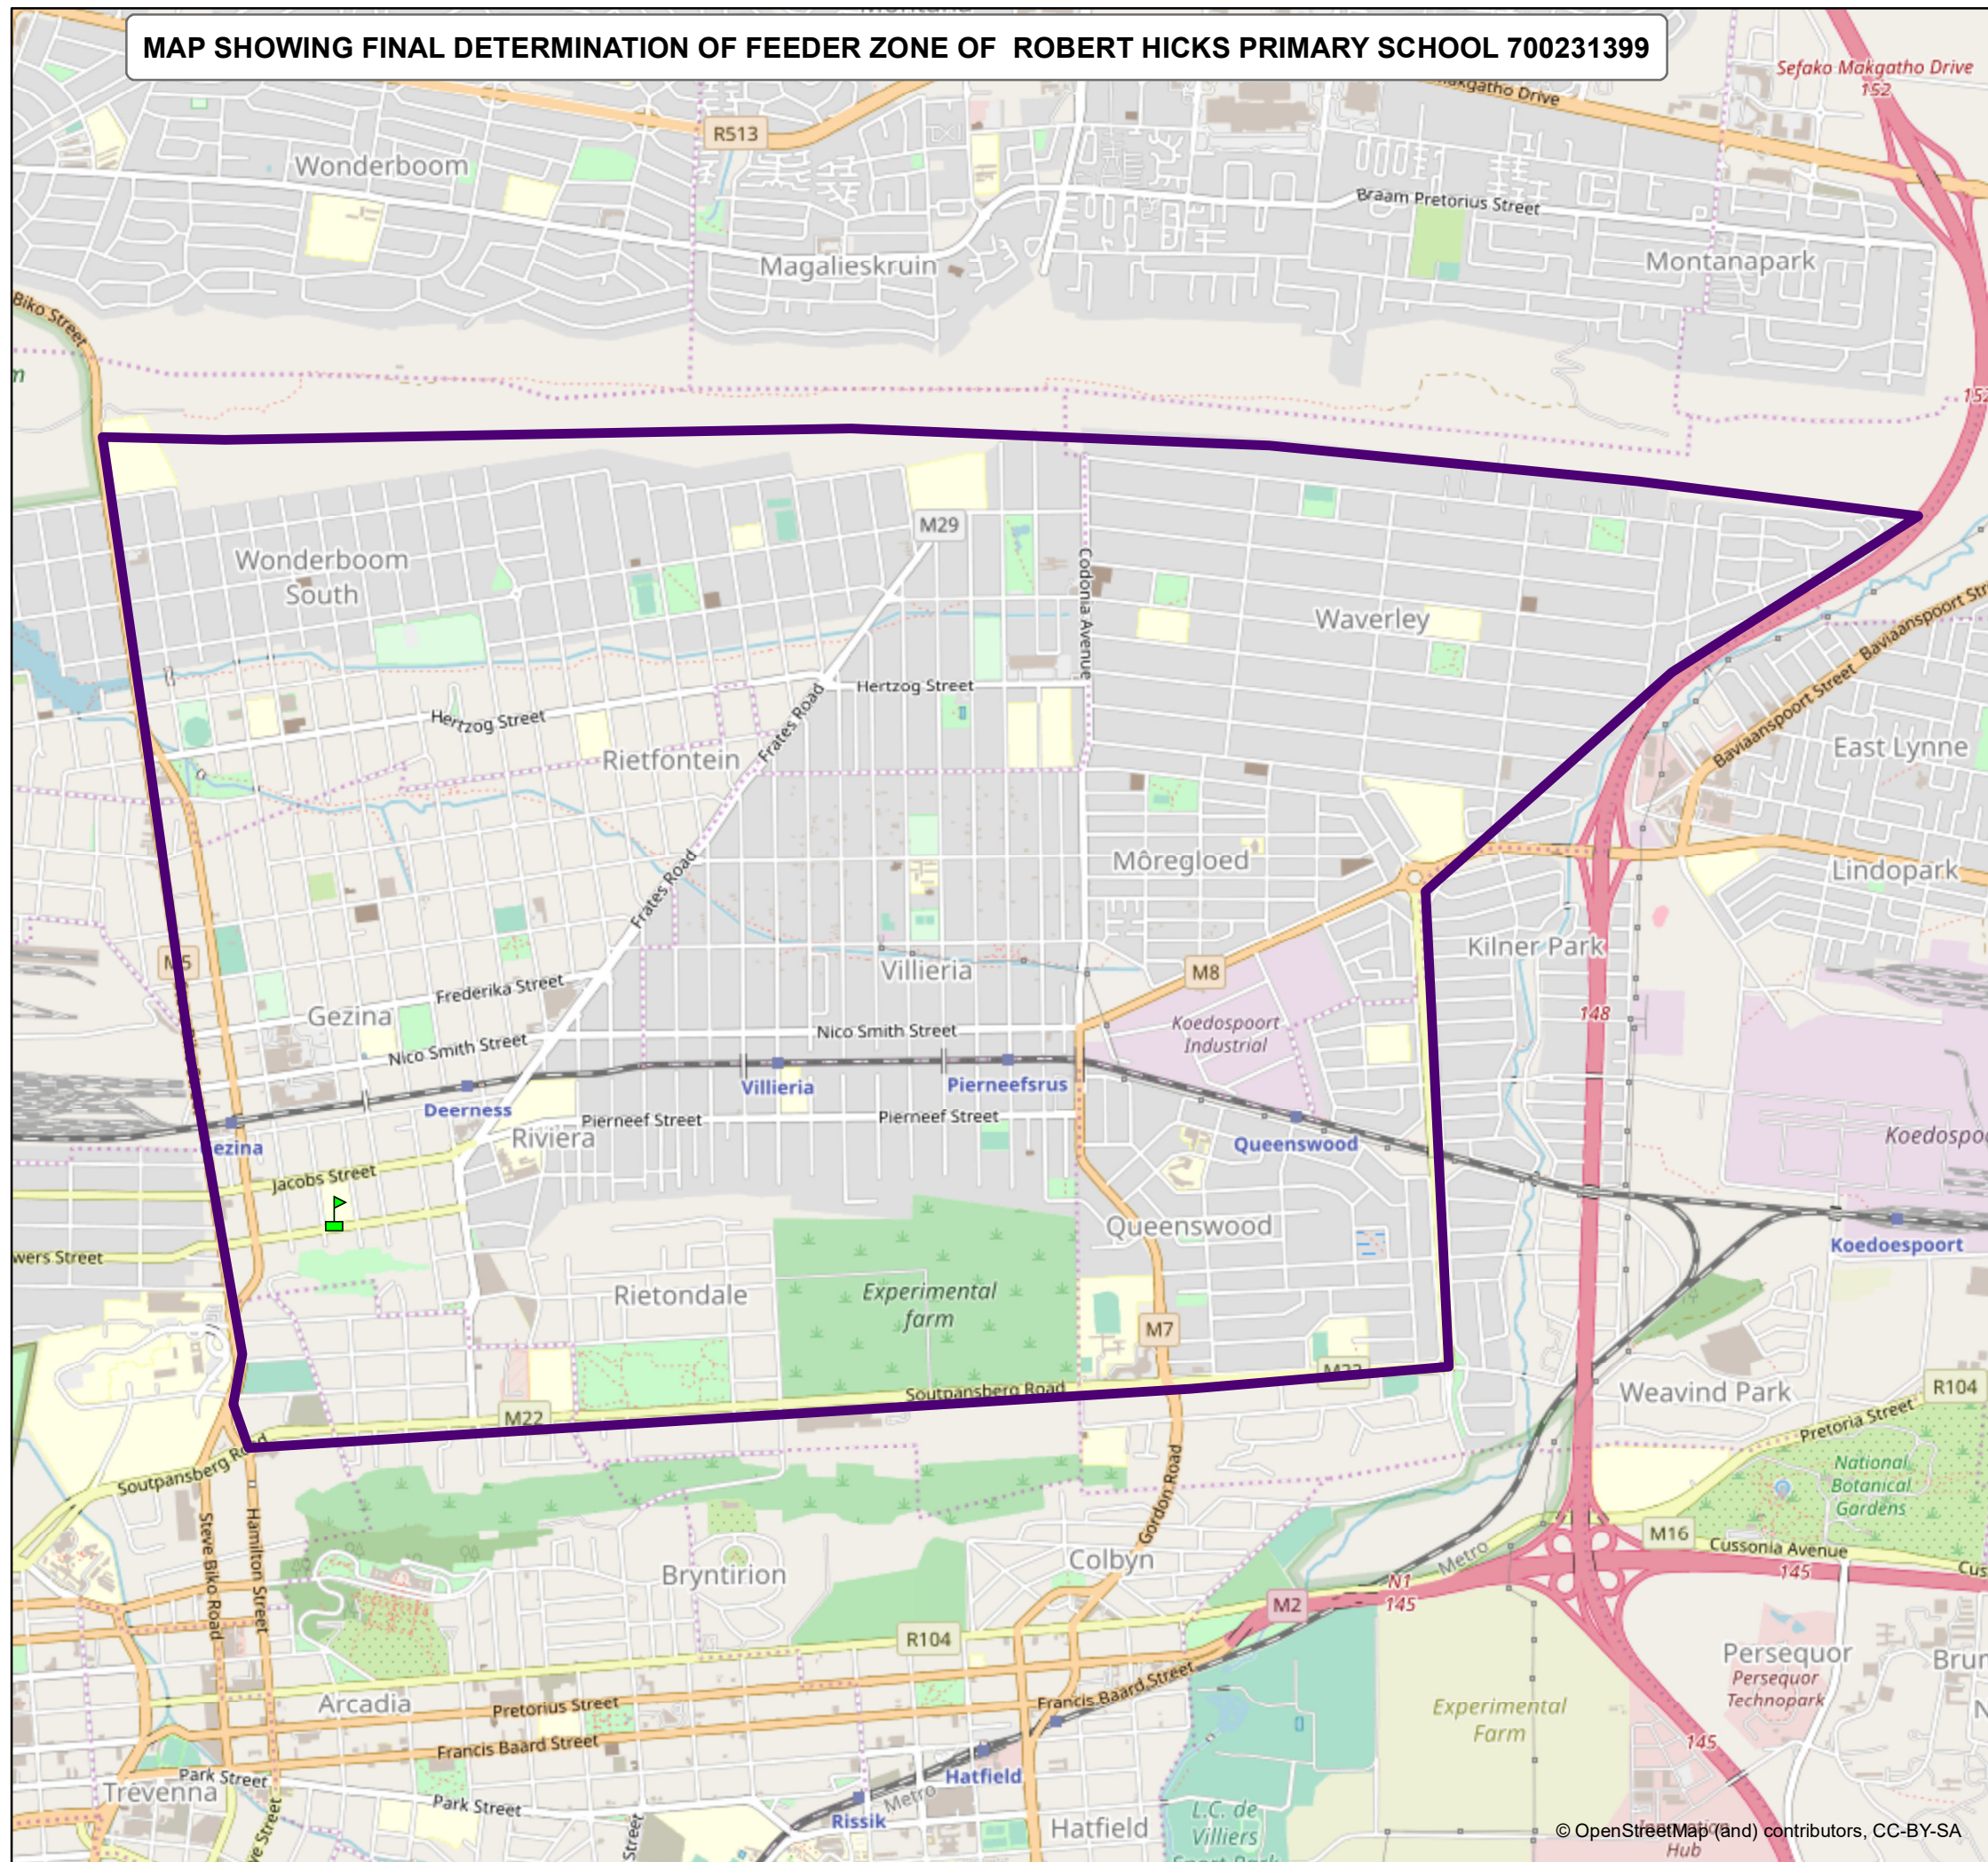

MAP SHOWING FINAL DETERMINATION OF FEEDER ZONE OF ROBERT HICKS PRIMARY SCHOOL 700231399

GAUTENG PROVINCE
EDUCATION
REPUBLIC OF SOUTH AFRICA

DISTRICT: TSHWANE NORTH
INSTITUTION:
ROBERT HICKS PRIMARY SCHOOL
EMIS NUMBER: 700231399

CIRCUIT NUMBER: 1
CLUSTER NUMBER: 1

ADDRESS:
588
ADCOCK STREET
GEZINA

PRETORIA

LATITUDE: -25.725801
LONGITUDE: 28.209057

LEGEND

-  SCHOOL
-  FEEDER ZONE

Production date: November 2018
Prepared by: EMIS

Data Sources:
OpenStreetMap and Contributors
Gauteng Department of Education

© OpenStreetMap (and) contributors, CC-BY-SA